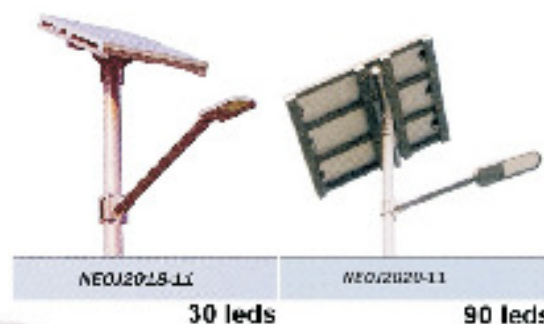

Products

Item No.:	NEO/2018-00
Type	30 LED Streetlight (Headpiece)
Light Source:	30 High power LEDs
Beam Angle:	120°
Color Temperature:	2700K, 3200K, 4000K
Luminous Flux:	983 lm
Total LED Power:	30W
Illumination:	18-15Lux/4m
Input Voltage and Frequency:	100-240V AC, 50/60Hz
LED Working Current:	100mA
Area of Illuminance:	±6.5m
Protection Rating:	IP65
Installation Tube Diameter:	80mm (Max.)

Products

Item No.:	NEO/2019-00
Type	60 LED Streetlight (Headpiece)
Light Source:	60 High power LEDs
Beam Angle:	120°
Color Temperature:	2700K, 3200K, 4000K
Luminous Flux:	1654 lm
Total LED Power:	60W
Illumination:	18-17Lux/6m
Input Voltage and Frequency:	100-240V AC, 50/60Hz
LED Working Current:	350mA
Area of Illuminance:	±10m
Protection Rating:	IP65
Installation Tube Diameter:	80mm (Max.)

Products

Item No.:	NEO/2020-00
Type	90 LED Streetlight (Headpiece)
Light Source:	90 High power LEDs
Beam Angle:	120°
Color Temperature:	3200K, 4000K
Luminous Flux:	2320 lm
Total LED Power:	90W
Illumination:	17-15Lux/7m
Input Voltage and Frequency:	100-240V AC, 50/60Hz
LED Working Current:	350mA
Area of Illuminance:	±12m
Protection Rating:	IP65
Installation Tube Diameter:	80mm (Max.)