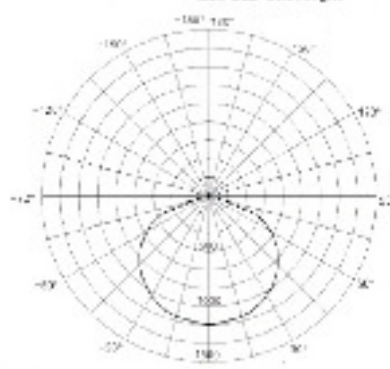

LED Streetlight

Max. Light Intensity: 1139.34 cd
Beam Angle: 120°

Dimensions of Framework

LED Streetlight