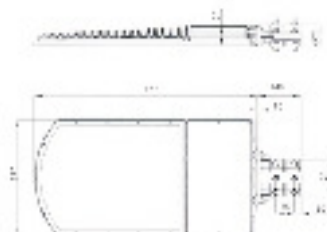

NEOJ2021-00