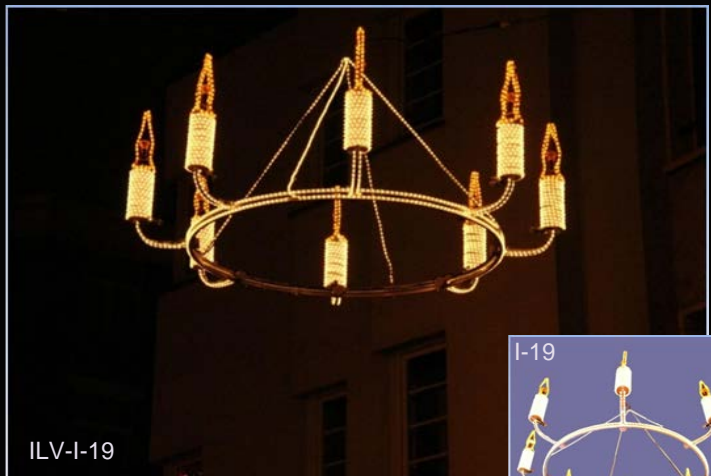

ILV-I-21

ILV-F-01

I-19