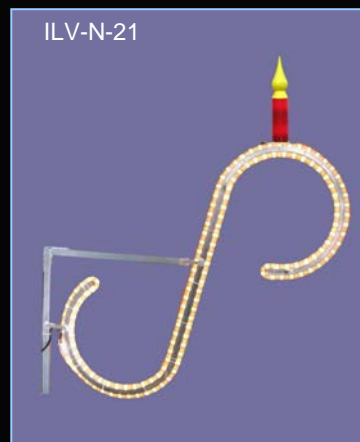

ILV-J-22

ILV-E-02

ILV-E-06

ILV-E-07

ILV-E-08

ILV-E-01	H 126cm x L.223cm	9,3 Kg	Duralight
ILV-E-02	H 126cm x L.223cm	9,5 Kg	Duralight + bal mini lamps
ILV-E-03	H 126cm x L.223cm	9,5 Kg	Duralight + tree mini lamps
ILV-E-04	H 126cm x L.223cm	9,5 Kg	Duralight + clock mini lamps
ILV-E-05	H 126cm x L.223cm	10 Kg	Duralight + gift in duralight
ILV-E-06	H 176cm x L.223cm	10 Kg	Duralight + 3 candels in PVC
ILV-E-07	H 200cm x L.223cm	13 Kg	Duralight + 3 candels in duralight + strobo
ILV-E-08	H 206cm x L.223cm	10 Kg	Duralight + 3 ballons (possibility in RGB)
ILV-J-22	H 126cm x L.450cm	20 Kg	Duralight
ILV-J-23	H 176cm x L.450cm	26 Kg	Duralight + 3 candels in PVC
ILV-J-24	H 200cm x L.450cm	38 Kg	Duralight + 3 candels in duralight + strobo
ILV-J-25	H 150cm x L.450cm	26 Kg	Duralight + 3 ballons (possibility in RGB)
ILV-D-20	H 408cm x L.354cm	72 Kg	ILV-D-19 x 4

ILV-E-01

ILV-E-04

ILV-E-05

ILV-E-03

ILV-J-33	H 200cm x L.204cm	8 Kg	
ILV-L-24	H 200cm x L.102cm	4 Kg	
ILV-L-25	H 200cm x L.102cm	5 Kg	PVC candel
ILV-L-26	H 200cm x L.102cm	7 Kg	dura candel
ILV-L-27	H 200cm x L.102cm	5 Kg	Ballon (RGB)
ILV-L-16	H 223cm x L.126cm	9,3 Kg	
ILV-L-17	H 223cm x L.126cm	10,3 Kg	PVC candel
ILV-L-18	H 223cm x L.126cm	12,3 Kg	dura candel
ILV-L-19	H 223cm x L.126cm	10,3 Kg	Ballon (RGB)
ILV-L-20	H 223cm x L.126cm	9,3 Kg	
ILV-L-21	H 223cm x L.126cm	10,3 Kg	PVC candel
ILV-L-22	H 223cm x L.126cm	12,3 Kg	dura candel
ILV-L-23	H 223cm x L.126cm	10,3 Kg	Ballon (RGB)
ILV-M-04	H 45cm x L.68cm	2,1 Kg	2 Ballon RGB
ILV-M-05	H 45cm x 68cm 45cm	3,3 Kg	3 Ballon RGB
ILV-N-16	H 77cm x L.90cm	2 Kg	
ILV-N-17	H 77cm x L.90cm	2,5 Kg	3D sphere
ILV-N-18	H 77cm x L.90cm	2,5 Kg	3D tree
ILV-N-19	H 77cm x L.90cm	2,5 Kg	3D clock
ILV-N-20	H 77cm x L.90cm	3 Kg	3D gift
ILV-N-21	H 77cm x L.90cm	3 Kg	PVC candel
ILV-N-22	H 77cm x L.90cm	5 Kg	dura candel
ILV-N-23	H 77cm x L.90cm	3 Kg	Ballon (RGB)