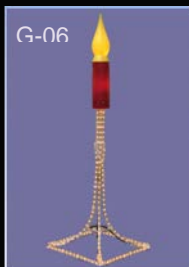

ILV-J-59

ILV-J-59

ILV-J-26

ILV-J-28

ILV-J-30

ILV-J-29

ILV-J-31

ILV-J-32

ILV-J-06

ILV-J-07

ILV-J-04

ILV-J-27

ILV-J-04	H 148 cm x L 353 cm	13,4 Kg	Lamp + day decor	Street or Wall
ILV-J-06	H 104 cm x L 270 cm	10,2 Kg	Lamp + day decor	Street or Wall
ILV-J-07	H 104 cm x L 540 cm	20,4 Kg	Lamp + day decor	Street or Wall
ILV-J-26	H 135 cm x L 393 cm	15,3 Kg	Lamp + day decor	Street or Wall
ILV-J-27	H 135 cm x L 393 cm	18,3 Kg	Lamp + day decor + 1 dura candel	Street or Wall
ILV-J-28	H 135 cm x L 393 cm	16,3 Kg	Lamp + day decor + 1 ballon (RGB)	Street or Wall
ILV-J-29	H 135 cm x L 393 cm	21,3 Kg	Lamp + day decor + 2 dura candels	Street or Wall
ILV-J-30	H 135 cm x L 393 cm	17,3 Kg	Lamp + day decor + 2 ballons (RGB)	Street or Wall
ILV-J-31	H 135 cm x L 393 cm	24,3 Kg	Lamp + day decor + 3 dura candels	Street or Wall
ILV-J-32	H 135 cm x L 393 cm	18,3 Kg	Lamp + day decor + 3 ballons (RGB)	Street or Wall
ILV-J-63	H 111 cm x L 330 cm	7 Kg	Lamp + day decor	Street or Wall

ILV-J-63

ILV-G-06	H 130 cm x 36 cm foot base	2 Kg	Duralight + 1 PVC candel	On the ground
ILV-G-07	H 155 cm x 36 cm foot base	4 Kg	Duralight + 1 dura candel	On the ground
ILV-G-08	H 130 cm x 36 cm foot base x 82 large	3,5 Kg	Duralight + 2 PVC candels	On the ground
ILV-G-09	H 155 cm x 36 cm foot base x 82 large	4 Kg	Duralight + 2 dura candels	On the ground
ILV-G-10	H 130 cm x 36 cm foot base x 82 large	4,4 Kg	Duralight + 3 PVC candels	On the ground
ILV-G-11	H 155 cm x 36 cm foot base x 82 large	6 Kg	Duralight + 3 dura candels	On the ground
ILV-K-01	H 45 cm x L.20 cm x 1.20 cm	4,5 Kg	Duralight - color at choice	3D - to be suspended
ILV-K-02	H 70 cm x L.40 cm x 1.40 cm	9 Kg	Duralight - color at choice	3D street - to be suspended
ILV-K-03	H 120 cm x L.80 cm x 1.80 cm	12,3 Kg	Duralight - color at choice	3D - on the ground