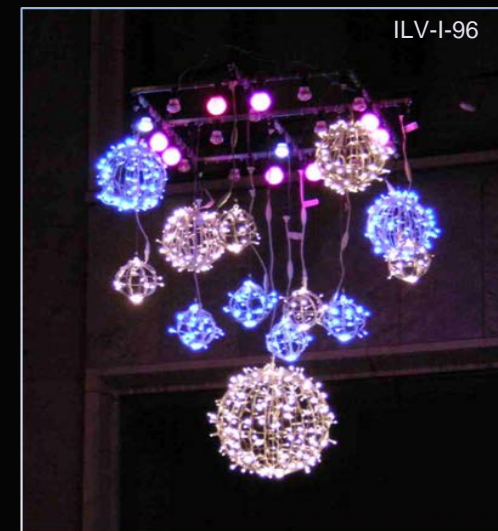

On the decoration ILV-A-01 or ILV-A-05, It is possible to add the following reference decor (see pictures at the end of this part of catalogue) ILV-Z-01 + 02 + 03 + 04 + 05 + 06 + 07 + 08 + 09 + 10 + 11 + 12 + 28 + 29

ILV-A-01	Ø 150 cm	9 Kg	Duralight	3D street – to be suspended
ILV-A-02	Ø 150 cm	10,5 Kg	Duralight + PVC candel	3D street – to be suspended
ILV-A-03	Ø 150 cm	12 Kg	Duralight + dura candel	3D street – to be suspended
ILV-A-04	Ø 150 cm	10 Kg	Duralight + ballon (RGB)	3D street – to be suspended
ILV-A-05	Ø 150 cm	13 Kg	Lamp	3D street – to be suspended
ILV-A-31	Ø 150 cm	17,5 Kg	Lamp + Dura + PVC candel	3D street – to be suspended
ILV-I-96	H 1,20 m x 0,60 m x 0,60 m	11 Kg	Mini lamp	3D street – to be suspended