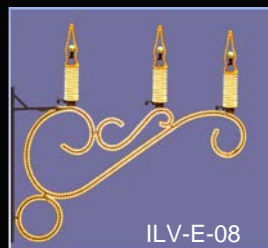

ILV-J-22

ILV-E-02

ILV-E-06

ILV-E-07

ILV-E-08

ILV-E-01	H 126cm x L.223cm	9,3 Kg	Duralight
ILV-E-02	H 126cm x L.223cm	9,5 Kg	Duralight + bal mini lamps
ILV-E-03	H 126cm x L.223cm	9,5 Kg	Duralight + tree mini lamps
ILV-E-04	H 126cm x L.223cm	9,5 Kg	Duralight + clock mini lamps
ILV-E-05	H 126cm x L.223cm	10 Kg	Duralight + gift in duralight
ILV-E-06	H 176cm x L.223cm	10 Kg	Duralight + 3 candels in PVC
ILV-E-07	H 200cm x L.223cm	13 Kg	Duralight + 3 candels in duralight + strobo
ILV-E-08	H 206cm x L.223cm	10 Kg	Duralight + 3 ballons (possibility in RGB)
ILV-J-22	H 126cm x L.450cm	20 Kg	Duralight
ILV-J-23	H 176cm x L.450cm	26 Kg	Duralight + 3 candels in PVC
ILV-J-24	H 200cm x L.450cm	38 Kg	Duralight + 3 candels in duralight + strobo
ILV-J-25	H 150cm x L.450cm	26 Kg	Duralight + 3 ballons (possibility in RGB)
ILV-D-20	H 408cm x L.354cm	72 Kg	ILV-D-19 x 4