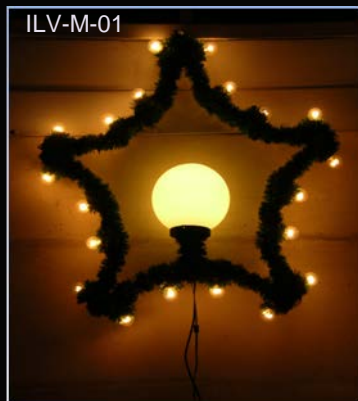

ILV-L-34

On the decoration ILV-B-01 or B-05 or B-06, It is possible to add the following reference decor (see pictures at the end of this catalogue's part) ILV-Z-01+2+3+4+5+6+7+8+9+10+11+12+28+29

ILV-B-01	H 120 cm x L 120 cm	3,5 Kg	Duralight dubble	Street or Wall or Post
ILV-B-02	H 120 cm x L 120 cm	5,5 Kg	Duralight dubble + 2 candels in PVC	Street or Wall or Post
ILV-B-03	H 120 cm x L 120 cm	11,5 Kg	Duralight dubble + 2 candels in Dura	Street or Wall or Post
ILV-B-04	H 120 cm x L 120 cm	5,5 Kg	Duralight dubble + 2 ballons (RGB)	Street or Wall or Post
ILV-B-05	H 120 cm x L 120 cm	3,5 Kg	Duralight dubble without centrum	Street or Wall or Post
ILV-B-06	H 120 cm x L 120 cm	3,5 Kg	Duralight dubble without centrum	Street or Wall or Post
ILV-B-07	H 120 cm x L 120 cm	5,5 Kg	ILV-B-06 + 2 candels in PVC	Street or Wall or Post
ILV-B-08	H 120 cm x L 120 cm	11,5 Kg	ILV-B-06 + 2 candels in Dura	Street or Wall or Post
ILV-B-09	H 120 cm x L 120 cm	5,5 Kg	ILV-B-06 + 2 ballons (RGB)	Street or Wall or Post
ILV-L-102	H 98 cm x L 100 cm	3,8 Kg	Lamp + PVC green decor	Street or Wall or Post
ILV-L-103	H 98 cm x L 100 cm	5,3 Kg	Lamp + PVC green decor + 1 PVC candel	Street or Wall or Post
ILV-L-104	H 98 cm x L 100 cm	6,8 kg	Lamp + PVC green decor + 1 dura candel	Street or Wall or Post
ILV-M-01	H 98 cm x L 100 cm	4,8 Kg	Lamp + PVC green decor + ballon (RGB)	Street or Wall or Post