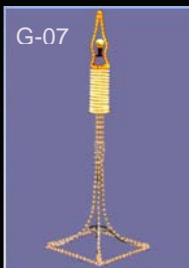

ILV-J-59

ILV-J-59

ILV-J-26

ILV-J-28

ILV-J-30

ILV-J-29

ILV-J-31

ILV-J-32

ILV-J-06

ILV-J-07

ILV-J-04

ILV-J-27

ILV-J-04	H 148 cm x L 353 cm	13,4 Kg	Lamp + day decor	Street or Wall
ILV-J-06	H 104 cm x L 270 cm	10,2 Kg	Lamp + day decor	Street or Wall
ILV-J-07	H 104 cm x L 540 cm	20,4 Kg	Lamp + day decor	Street or Wall
ILV-J-26	H 135 cm x L 393 cm	15,3 Kg	Lamp + day decor	Street or Wall
ILV-J-27	H 135 cm x L 393 cm	18,3 Kg	Lamp + day decor + 1 dura candel	Street or Wall
ILV-J-28	H 135 cm x L 393 cm	16,3 Kg	Lamp + day decor + 1 ballon (RGB)	Street or Wall
ILV-J-29	H 135 cm x L 393 cm	21,3 Kg	Lamp + day decor + 2 dura candels	Street or Wall
ILV-J-30	H 135 cm x L 393 cm	17,3 Kg	Lamp + day decor + 2 ballons (RGB)	Street or Wall
ILV-J-31	H 135 cm x L 393 cm	24,3 Kg	Lamp + day decor + 3 dura candels	Street or Wall
ILV-J-32	H 135 cm x L 393 cm	18,3 Kg	Lamp + day decor + 3 ballons (RGB)	Street or Wall
ILV-J-63	H 111 cm x L 330 cm	7 Kg	Lamp + day decor	Street or Wall

ILV-J-63

ILV-G-06	H 130 cm x 36 cm foot base	2 Kg	Duralight + 1 PVC candel	On the ground
ILV-G-07	H 155 cm x 36 cm foot base	4 Kg	Duralight + 1 dura candel	On the ground
ILV-G-08	H 130 cm x 36 cm foot base x 82 large	3,5 Kg	Duralight + 2 PVC candels	On the ground
ILV-G-09	H 155 cm x 36 cm foot base x 82 large	4 Kg	Duralight + 2 dura candels	On the ground
ILV-G-10	H 130 cm x 36 cm foot base x 82 large	4,4 Kg	Duralight + 3 PVC candels	On the ground
ILV-G-11	H 155 cm x 36 cm foot base x 82 large	6 Kg	Duralight + 3 dura candels	On the ground
ILV-K-01	H 45 cm x L.20 cm x 1.20 cm	4,5 Kg	Duralight - color at choice	3D - to be suspended
ILV-K-02	H 70 cm x L.40 cm x 1.40 cm	9 Kg	Duralight - color at choice	3D street - to be suspended
ILV-K-03	H 120 cm x L.80 cm x 1.80 cm	12,3 Kg	Duralight - color at choice	3D - on the ground