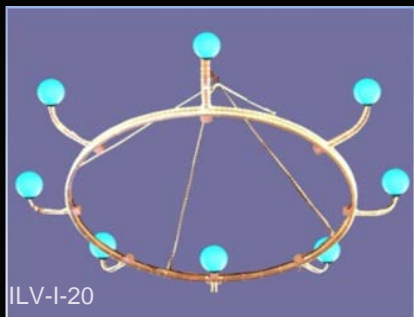

ILV-A-01	Ø 150 cm	9 Kg	Duralight	3D street – to be suspended
ILV-A-02	Ø 150 cm	10,5 Kg	Duralight + PVC candel	3D street – to be suspended
ILV-A-03	Ø 150 cm	12 Kg	Duralight + dura candel	3D street – to be suspended
ILV-A-04	Ø 150 cm	10 Kg	Duralight + ballon (RGB)	3D street – to be suspended
ILV-A-05	Ø 150 cm	13 Kg	Lamp	3D street – to be suspended
ILV-A-31	Ø 150 cm	17,5 Kg	Lamp + Dura + PVC candel	3D street – to be suspended
ILV-I-96	H 1,20 m x 0,60 m x 0,60 m	11 Kg	Mini lamp	3D street – to be suspended

On the decoration ILV-I-01 or ILV-I-02, It is possible to add the following (the end of this part of catalogue) : ILV-Z-01 + 02 + 03

ILV-I-01	H 270 cm x Ø 230 cm	15 Kg	Mini lamp – 16+32	3D street – to be suspended
ILV-I-02	H 270 cm x Ø 230 cm	20 Kg	Mini lamp – 32+64 (more lamps)	3D street – to be suspended
ILV-I-03	H 270 cm x Ø 230 cm	26,5 Kg	Mini lamp – 16+32 – 4 candels	3D street – to be suspended
ILV-I-04	H 270 cm x Ø 230 cm	19 Kg	Mini lamp – 16+32 – 4 ballons	3D street – to be suspended
ILV-I-05	H 270 cm x Ø 230 cm	28,5 Kg	Mini lamp – 32+64 – 4 candels	3D street – to be suspended
ILV-I-06	H 270 cm x Ø 230 cm	21 Kg	Mini lamp – 32+64 – 4 ballons	3D street – to be suspended
ILV-I-07	H 270 cm x Ø 230 cm	39,5 Kg	Mini lamp – 32+64 – 8 candels	3D street – to be suspended
ILV-I-08	H 270 cm x Ø 230 cm	39,5 Kg	Mini lamp – 32+64 – 8 ballons	3D street – to be suspended
ILV-I-23	H 68 cm x Ø 185 cm	11 Kg	Mini lamp	3D street – to be suspended

ILV-I-21

ILV-F-02

ILV-F-01

ILV-I-19

ILV-F-01

I-19

ILV-I-20

ILV-F-02

ILV-F-01	H 257 cm x l.312 cm
ILV-F-02	H 272 cm x Ø 312 cm
ILV-I-19	H 136 cm x Ø 254 cm
ILV-I-20	H 136 cm x Ø 254 cm
ILV-I-21	H 89 cm x L 220 cm x l.84 cm

25 Kg	Lamp + strobo + PVC green decor
68 Kg	Lamp + strobo + PVC green decor
35 Kg	Duralight + 8 candels with strobo
19 Kg	Duralight + 8 ballons (RGB)
42 Kg	Duralight + 10 candels with strobo