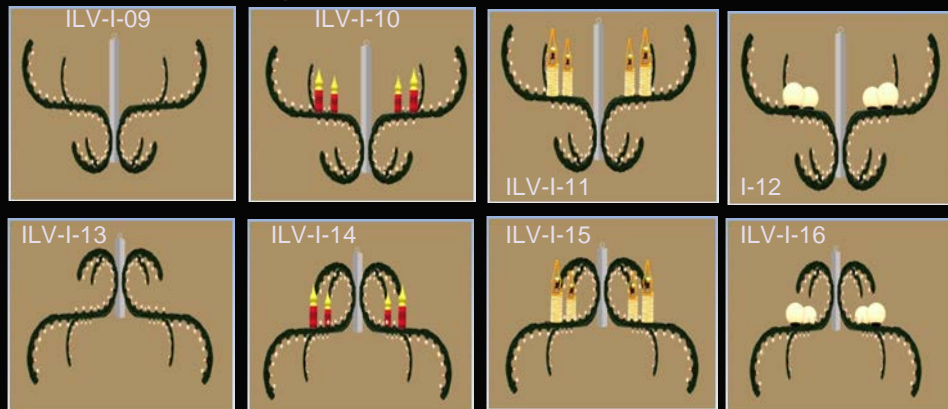

3D street – To be suspended