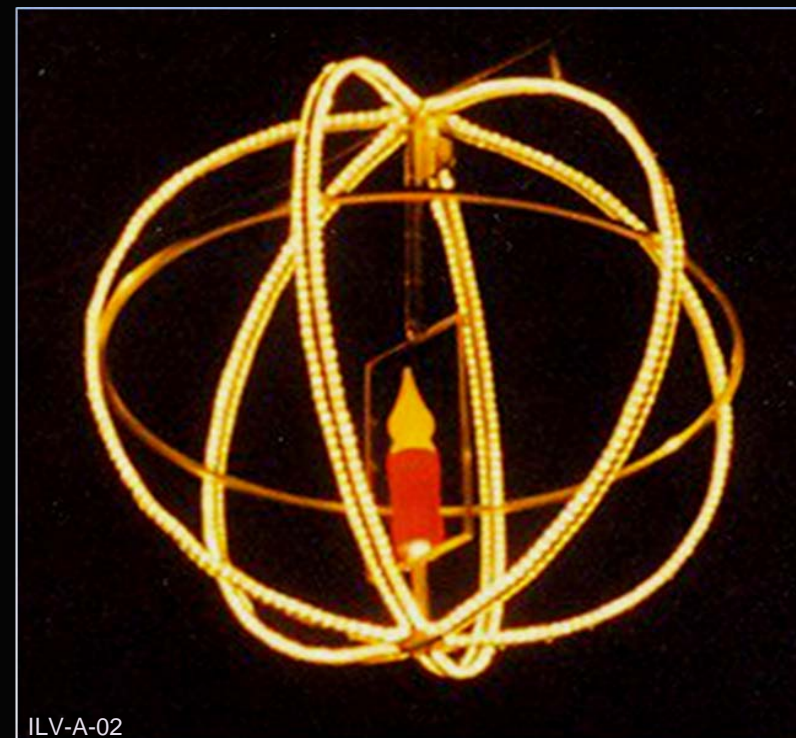

ILV-A-01

ILV-A-03

ILV-A-04

ILV-A-31

ILV-A-05

ILV-A-02

ILV-I-96

On the decoration ILV-A-01 or ILV-A-05, It is possible to add the following reference decor (see pictures at the end of this part of catalogue) ILV-Z-01 + 02 + 03 + 04 + 05 + 06 + 07 + 08 + 09 + 10 + 11 + 12 + 28 + 29

ILV-A-01	Ø 150 cm	9 Kg	Duralight	3D street – to be suspended
ILV-A-02	Ø 150 cm	10,5 Kg	Duralight + PVC candel	3D street – to be suspended
ILV-A-03	Ø 150 cm	12 Kg	Duralight + dura candel	3D street – to be suspended
ILV-A-04	Ø 150 cm	10 Kg	Duralight + ballon (RGB)	3D street – to be suspended
ILV-A-05	Ø 150 cm	13 Kg	Lamp	3D street – to be suspended
ILV-A-31	Ø 150 cm	17,5 Kg	Lamp + Dura + PVC candel	3D street – to be suspended
ILV-I-96	H 1,20 m x 0,60 m x 0,60 m	11 Kg	Mini lamp	3D street – to be suspended

On the decoration ILV-I-01 or ILV-I-02, It is possible to add the following (the end of this part of catalogue) : ILV-Z-01 + 02 + 03

ILV-I-01	H 270 cm x Ø 230 cm	15 Kg	Mini lamp – 16+32	3D street – to be suspended
ILV-I-02	H 270 cm x Ø 230 cm	20 Kg	Mini lamp – 32+64 (more lamps)	3D street – to be suspended
ILV-I-03	H 270 cm x Ø 230 cm	26,5 Kg	Mini lamp – 16+32 – 4 candels	3D street – to be suspended
ILV-I-04	H 270 cm x Ø 230 cm	19 Kg	Mini lamp – 16+32 – 4 ballons	3D street – to be suspended
ILV-I-05	H 270 cm x Ø 230 cm	28,5 Kg	Mini lamp – 32+64 – 4 candels	3D street – to be suspended
ILV-I-06	H 270 cm x Ø 230 cm	21 Kg	Mini lamp – 32+64 – 4 ballons	3D street – to be suspended
ILV-I-07	H 270 cm x Ø 230 cm	39,5 Kg	Mini lamp – 32+64 – 8 candels	3D street – to be suspended
ILV-I-08	H 270 cm x Ø 230 cm	39,5 Kg	Mini lamp – 32+64 – 8 ballons	3D street – to be suspended
ILV-I-23	H 68 cm x Ø 185 cm	11 Kg	Mini lamp	3D street – to be suspended